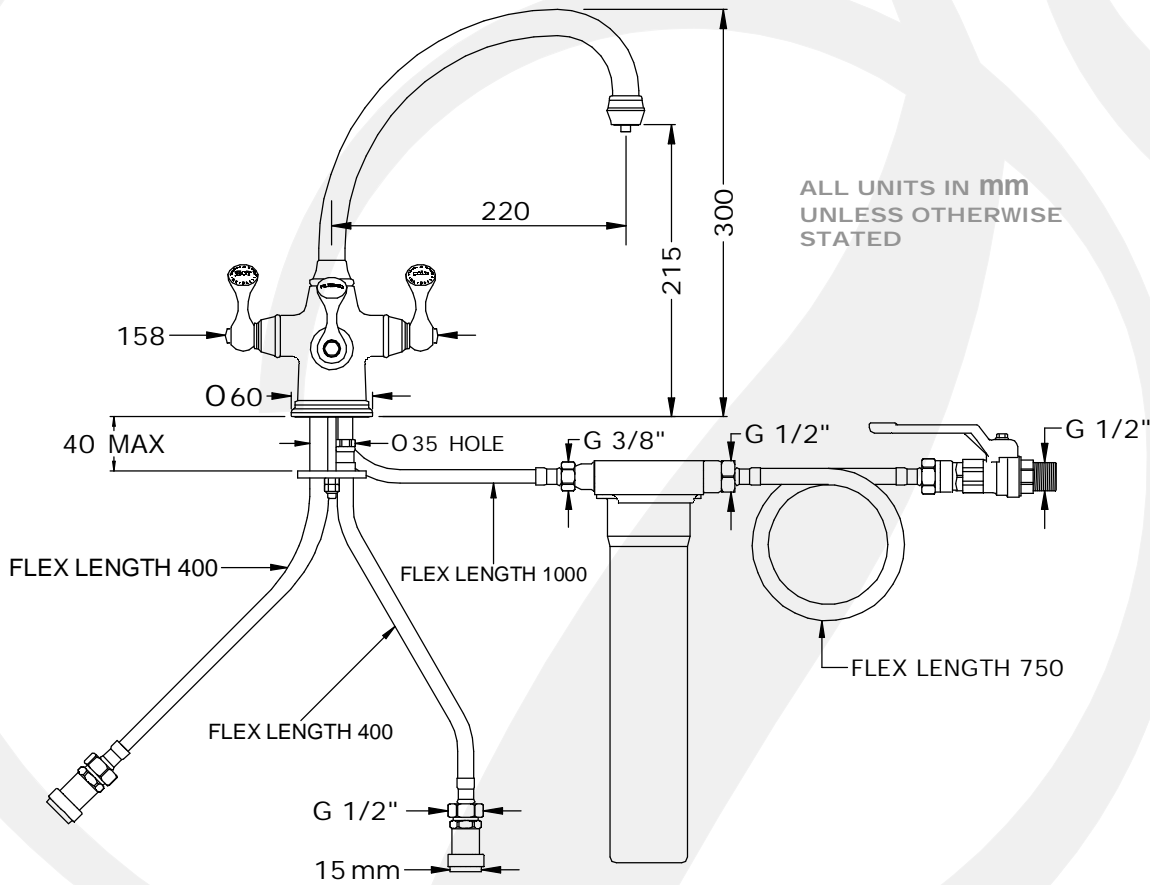

## • 1420 - ETRUSCAN SPOUT SINK MIXER WITH FILTRATION

- Handcrafted in the UK
- 1/4 turn ceramic disc flow control
- Vernier insert for accurate handle alignment
- Single flow spout
- Supplied with 15mm check valves
- Ideally installed in equal pressure systems
- Stainless steel filter housing
- Swiss made Katadyn filter
- Flow regulated filtration for optimum performance
- Filters down to 0.2 microns
- Activated carbon core Reduces Chlorine, odour and bad taste
- Heavy metal removal
- Filter replacement every 6 months recommended

ALL UNITS IN mm  
UNLESS OTHERWISE  
STATED

• Packed Weight:  
6.3 kg

### Available Options:

- 6.6L/min regulated spout (Prefix AR.)
- Rinse version
- Matching soap dispensers